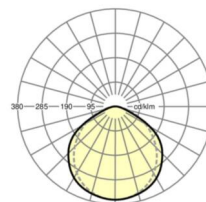

CHARACTERISTICS

Order number	19102004020
EAN number	4020863417711
Commodity code	94051190
Certification mark	IP 54, Protection class I, F, D, HACCP DIN10500/Food/IFS-application-related suitability/BRC, Indoor, CE
Impact resistance (IK rating)	IK06 (0°C bis 45°C)
Ambient temperatur	ta 0°C to 45°C
Warranty period	5 years
State funding programs	BEG - Federal funding for efficient buildings (valid only for Germany)

ELECTRICAL ENGINEERING

Controller	Electronic driver (1 pcs.)
System output	43W
Mains voltage	230V/50Hz
Energy efficiency class/light source	B

LIGHTING TECHNOLOGY

Placement	LED, Colour rendering/Light colour CRI ≥ 80 / 4000K
Colour tolerance (MacAdam)	3SDCM
Photobiological safety (Luminaire)	RGO
Nominal luminous flux	7004lm
LED service life	50000h L80/B10 (Tq 45°C)
Luminaire luminous efficiency	162lm/W
Beam angle	115° (C0) / 105° (C90)
UGR lat./long.	27.6 / 28.7

MECHANICS

Housing colour	traffic white RAL 9016
Dimensions (LxWxH/DxH)	1531mm x 55mm x 43mm
Weight (net)	2kg
Type of installation	Mounting rail system installation, Ceiling-mounted light structure, Pendant light structure

Dimensions

L	1531 mm	Length
B	55 mm	Width
H	43 mm	Height

DEEP-LINK

<https://www.regiolum.de/en/article/19102004020>

Reference	LED 7000lm 840
ηLB	100 %
Φ ↓/↑	100 % / 0 %
UGR lat./long.	27.6 / 28.7